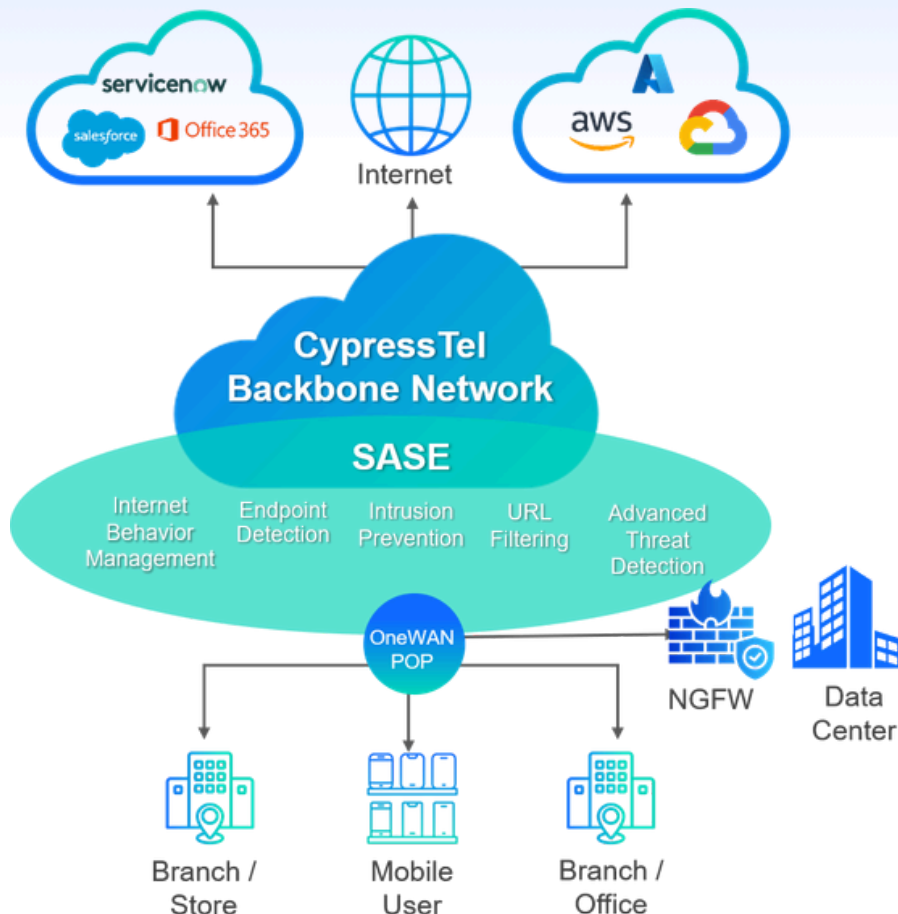

OneWAN SASE

Revolutionize Networking with Secure, Scalable SASE

Digital threats require bold solutions. CypressTel's OneWAN SASE combines SD-WAN with advanced security, empowering telecom carriers to protect client networks and accelerate growth. Our cloud-native platform simplifies management, enhances performance, and ensures seamless connectivity across diverse global markets. Whether for remote work or cloud applications, we enable businesses to gain client trust and lead the digital era with unmatched agility and protection.

How It Works

SASE integrates SD-WAN with security, unifying routing, cloud access, and remote connectivity in a cloud-native platform. This streamlines client network operations.

Key Features & Benefits

Enterprise-Level Security

Our platform offers zero-trust access (ZTNA), Firewall-as-a-Service (FWaaS), CASB, and DLP, powered by AI-driven threat detection for unbreakable protection. Strict controls, encrypted data, and continuous monitoring safeguard your clients' networks, ensuring compliance and building trust in competitive markets.

Integration with SD-WAN

Our advanced security can be embedded into SD-WAN, consolidating processes and delivering cost savings. Businesses can simplify client networks, reduce deployment time, and enhance agility, positioning themselves as the preferred partners for modern connectivity.