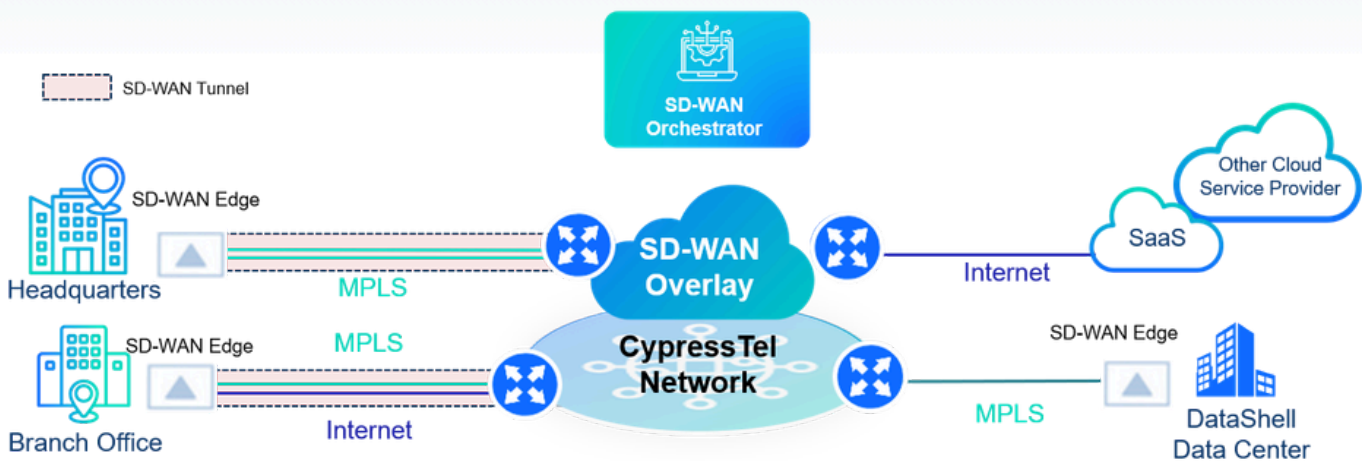

OneWAN SD-WAN

Revolutionize Connectivity with Agile, Secure Networks

Today's digital landscape demands flexible, high-performance networks. CypressTel's SD-WAN delivers advanced multi-cloud connectivity and robust security, empowering businesses to optimize client operations and secure high-value contracts. Our cutting-edge solution simplifies management, boosts efficiency, and ensures seamless branch-to-cloud access across diverse global markets. Transform your clients' networks with scalable connectivity tailored for innovation and growth.

How It Works

Our SD-WAN uses overlay technology to unify branches, data centers, and clouds, enabling smart traffic routing, secure connectivity, and simplified management across client networks.

Key Features & Benefits

Scalable Cloud Integration

Seamlessly connect multi-cloud environments across 140+ PoPs, enabling efficient access to critical applications. Scale client networks without limits, empowering businesses to expand portfolios and capture opportunities in diverse digital markets.

Centralized Orchestration

Manage networks via a unified platform with zero-touch deployment. Simplify provisioning and redesign, boosting businesses efficiency and enabling clients to focus on growth with minimal effort.