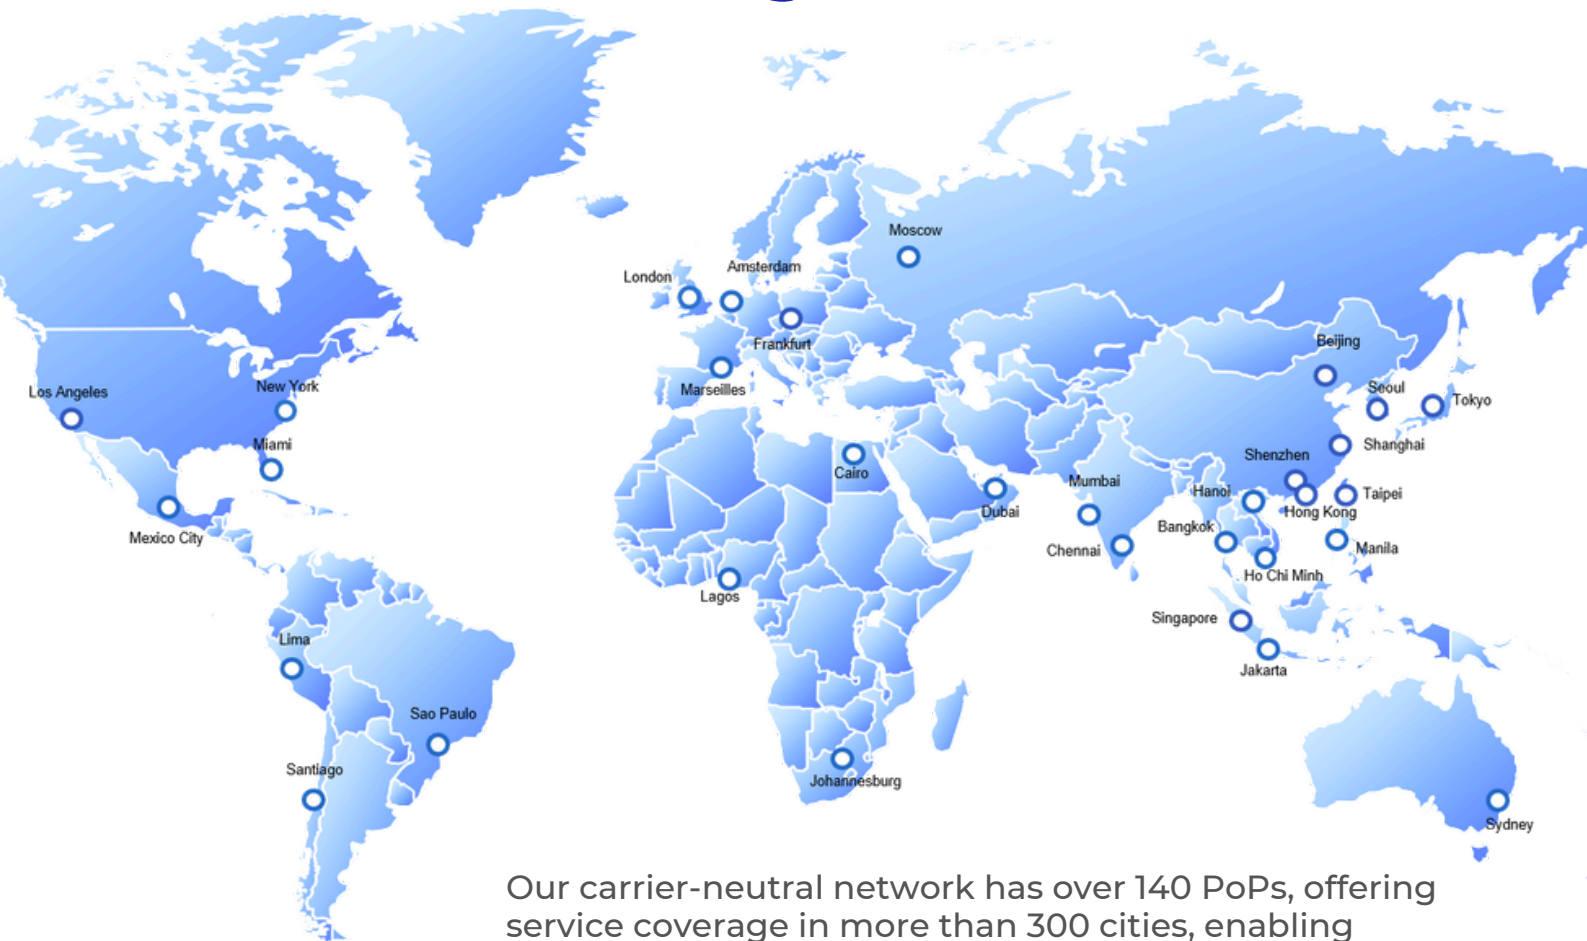

Global Coverage

Our carrier-neutral network has over 140 PoPs, offering service coverage in more than 300 cities, enabling seamless connectivity for clients worldwide.

with N*100G internet access capabilities